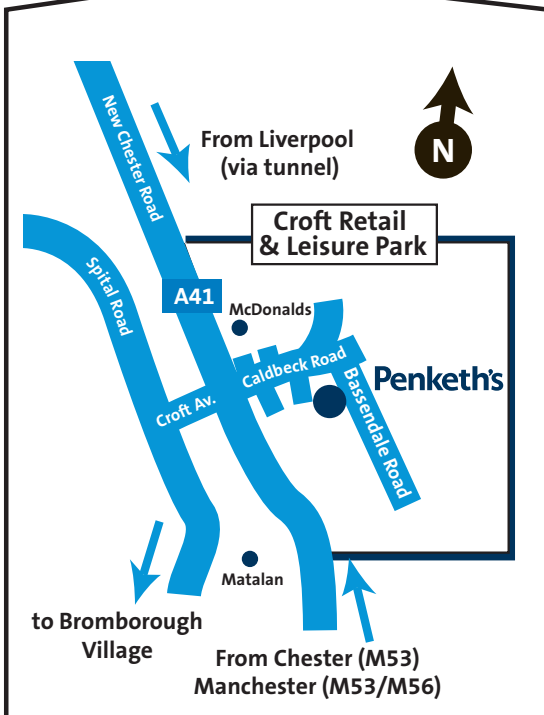

Directions to Penketh's

Penketh's Limited
2 Bassendale Road
Croft Business Park
Bromborough
Wirral, CH62 3QL

t: 0151 737 5000
f: 0151 737 5001

e: enquiries@penkeths.co.uk
w: www.penkeths.co.uk

From Liverpool via the Birkenhead Tunnel

Exit the Birkenhead tunnel and join the A41 towards Chester. Continue on the A41 (signposted Chester) for approx 5 miles. When you reach a set of traffic lights with McDonalds on the left hand side turn left onto Caldbeck Road, Croft Retail & Leisure Park. As the road bends to the left, continue straight onto Caldbeck Road, Croft Business Park. Turn right onto Bassendale Road you will find Penkeths on the right hand side.

From the M53

Exit the M53 at junction 5 and join the A41 towards Birkenhead. Continue on this road for approx 3 miles. Shortly after you pass Matalan on the left hand side turn right at the next set of traffic lights onto Caldbeck Road, Croft Retail & Leisure Park. As the road bends to the left, continue straight onto Caldbeck Road, Croft Business Park. Turn right onto Bassendale Road you will find Penkeths on the right hand side.